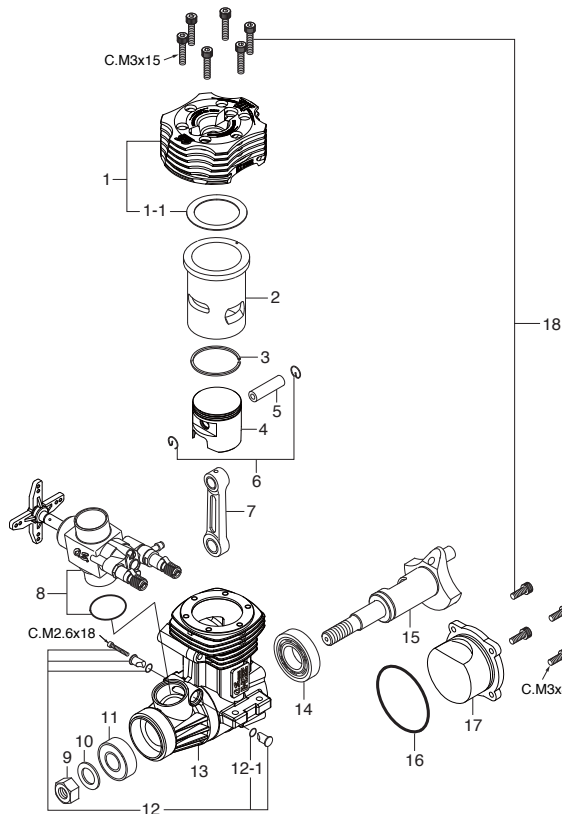

MAX-55HZ Hyper

(15630)

TYPE 40L

(25881000)

CAP SCREW SETS (10pcs./sets)

Code No.	Size	Pcs. used in an engine
79871055	M2.6x18	Retainer Screw (1pc.)

* Type of screw

C...Cap Screw M...Oval Fillister-Head Screw

F...Flat Head Screw N...Round Head Screw S...Set Screw

No.	Code No.	Description
1	25804000	Heatsink Head
1-1	25804160	Head Gasket (0.2mm)
2	25803100	Cylinder Liner
3	27703400	Piston Ring
4	25803200	Piston
5	25806000	Piston Pin
6	25217000	Piston Pin Retainer (2pcs.)
7	25205000	Connecting Rod
8	25881000	Carburetor Complete 40L
9	23210007	Propeller Nut
10	46120000	Thrust Washer
11	26731002	Crankshaft Ball Bearing (Front)
12	25881700	Carburetor Retainer Assembly
12-1	45566310	"O" Ring
13	25801000	Crankcase
14	25830000	Crankshaft Ball Bearing (Rear)
15	25802000	Crankshaft
16	25804170	Cover Gasket
17	25807000	Cover Plate
18	25613000	Screw Set
	71608001	Glow Plug No.8

No.	Code No.	Description
1	29085140	Throttle Lever Assembly
1-1	22826131	Throttle Lever Retaining Screw (2pcs.)
2	25881200	Carburetor Rotor
3	25881220	Rotor Guide Washer
3-1	79871020	Rotor Guide Washer Retaining Screw
4	29085510	Mixture Control Valve Assembly
4-1	27881810	"O"Ring (L) (2pcs.)
4-2	27881800	"O"Ring (S) (2pcs.)
4-3	27881820	"O"Ring (2pcs.)
5	45581820	Rotor Guide Screw
6	25881100	Carburetor Body
7	27881330	Mixture Control Screw
8	27681340	Mixture Control Valve Stopper
9	29085900	Needle Valve Assembly (Main Needle)
9-1	29085910	Needle Assembly
9-2	24981837	"O"Ring (2pcs.)
9-3	29085940	Needle Valve Holder Assembly
9-4	26711305	Ratchet Spring
10	29085950	Fuel Inlet
11	27981900	Needle Valve Assembly
11-1	27981910	Needle Assembly
11-2	24981837	"O"Ring (2pcs.)
11-3	27381940	Needle Valve Holder Assembly
11-4	26711305	Ratchet Spring
12	29015019	Carburetor Rubber Gasket