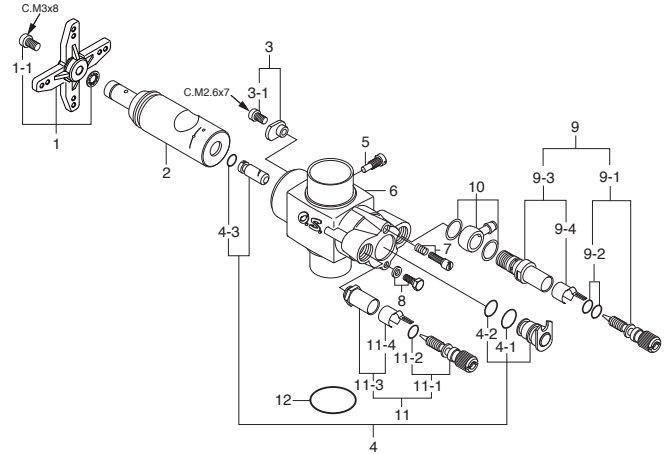

MAX-55HZ Hyper

(15630)

TYPE 40L

(25881000)

CAP SCREW SETS (10pcs./sets)

Code No.	Size	Pcs. used in an engine
79871055	M2.6x18	Retainer Screw (1pc.)

* Type of screw

C...Cap Screw M...Oval Fillister-Head Screw

F...Flat Head Screw N...Round Head Screw S...Set Screw

No.	Code No.	Description
1	25804000	Heatsink Head
1-1	25804160	Head Gasket (0.2mm)
2	25803100	Cylinder Liner
3	27703400	Piston Ring
4	25803200	Piston
5	25806000	Piston Pin
6	25217000	Piston Pin Retainer (2pcs.)
7	25205000	Connecting Rod
8	25881000	Carburetor Complete 40L
9	23210007	Propeller Nut
10	46120000	Thrust Washer
11	26731002	Crankshaft Ball Bearing (Front)
12	25881700	Carburetor Retainer Assembly
12-1	45566310	"O" Ring
13	25801000	Crankcase
14	25830000	Crankshaft Ball Bearing (Rear)
15	25802000	Crankshaft
16	25804170	Cover Gasket
17	25807000	Cover Plate
18	25613000	Screw Set
	71608001	Glow Plug No.8

No.	Code No.	Description
1	29085140	Throttle Lever Assembly
1-1	22826131	Throttle Lever Retaining Screw (2pcs.)
2	25881200	Carburetor Rotor
3	25881220	Rotor Guide Washer
3-1	79871020	Rotor Guide Washer Retaining Screw
4	29085510	Mixture Control Valve Assembly
4-1	27881810	"O"Ring (L) (2pcs.)
4-2	27881800	"O"Ring (S) (2pcs.)
4-3	27881820	"O"Ring (2pcs.)
5	45581820	Rotor Guide Screw
6	25881100	Carburetor Body
7	27881330	Mixture Control Screw
8	27681340	Mixture Control Valve Stopper
9	29085900	Needle Valve Assembly (Main Needle)
9-1	29085910	Needle Assembly
9-2	24981837	"O"Ring (2pcs.)
9-3	29085940	Needle Valve Holder Assembly
9-4	26711305	Ratchet Spring
10	29085950	Fuel Inlet
11	27981900	Needle Valve Assembly
11-1	27981910	Needle Assembly
11-2	24981837	"O"Ring (2pcs.)
11-3	27381940	Needle Valve Holder Assembly
11-4	26711305	Ratchet Spring
12	29015019	Carburetor Rubber Gasket