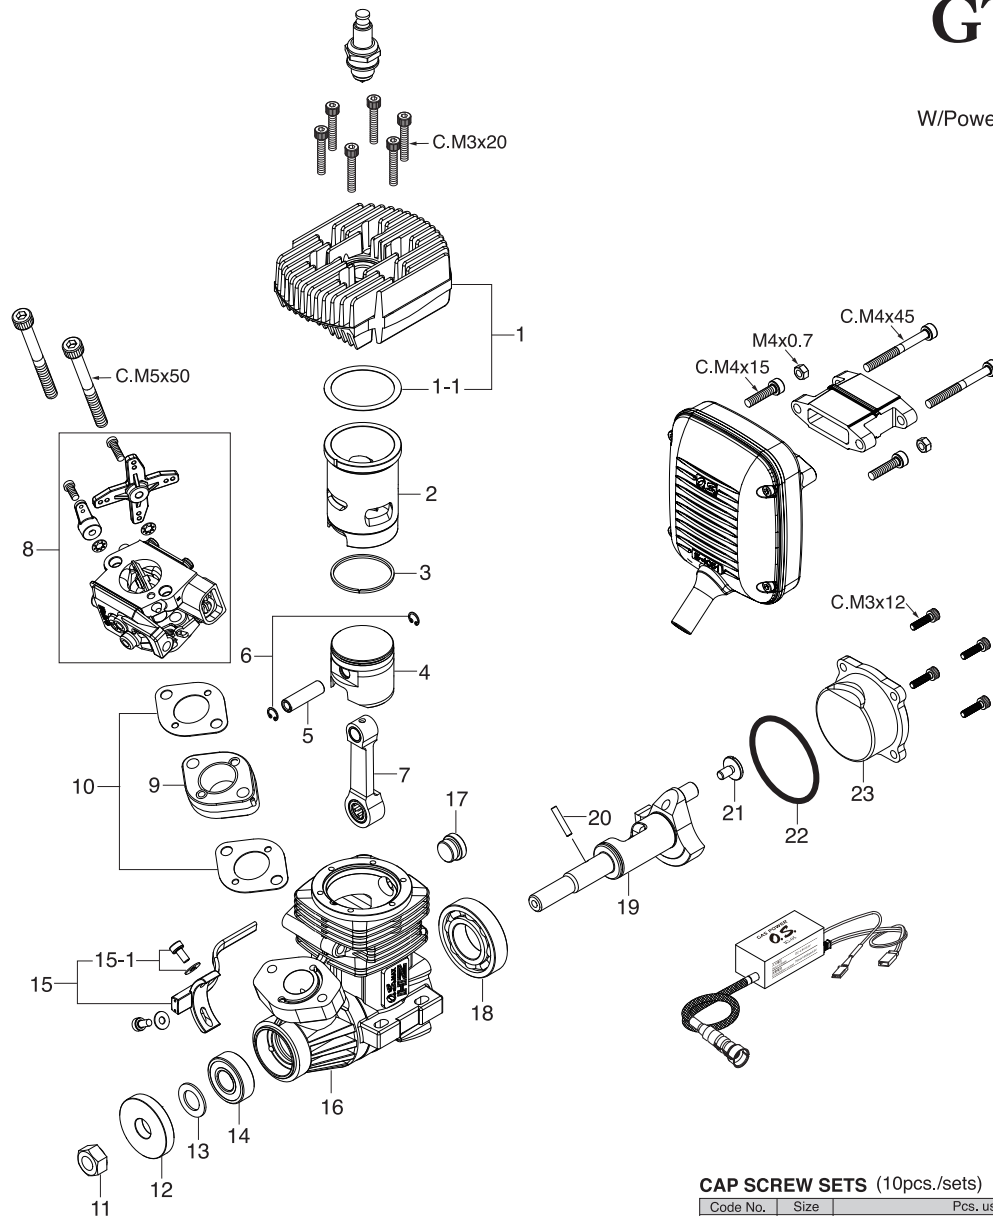

GT15HZ

W/O Silencer
(38105)

W/PowerBoost Pipe GT15HZ
(38153)

W/E-4051 Silencer
(38154)

* Type of screw

C...Cap Screw M...Oval Fillister-Head Screw
F...Flat Head Screw N...Round Head Screw S...Set Screw

CAP SCREW SETS (10pcs./sets)

Code No.	Size	Pcs. used in an engine
79871140	M3x12	Cover Plate Retaining Screw (4pcs.)
79871200	M3x20	Heatsink Head Retaining Screw (6pcs.)
79871550	M5x50	Caburetor Retaining Screw (2pcs.)

No.	Code No.	Description
1	28154000	Heatsink Head
1-1	29061406	Head Gasket (0.2mm)
2	28153100	Cylinder Liner
3	28153400	Piston Ring
4	28153200	Piston
5	26606008	Piston Pin
6	28117010	Piston Pin Retainer
7	28155000	Connecting Rod
8	28181000	Carburetor Complete (WT-1067)
9	28169450	Thermo Insulator
10	49415000	Carburetor Gasket (2pcs.)
11	45010002	Propeller Nut
12	28158000	Drive Hub
13	46120000	Thrust Washer
14	26731010	Ball Bearing (F)
15	74002320	Rotation Sensor
15-1	74002321	Rotation Sensor Retaining Screw Set (2pcs.)
16	28151000	Crankcase
17	28151300	Crankcase Plug
18	29030001	Ball Bearing (R)
19	28152000	Crankshaft
20	44408100	Drive Pin
21	28152100	Crank Pin Stop Screw

No.	Code No.	Description
22	27414020	Cover Gasket
23	28157000	Cover Plate
	74002610	Ignition Module (IG-05)
	71669000	Spark Plug CM-6
	29781375	Throttle Valve Lever Assembly (W/washer)
	29781355	N4-40x9 Screw
	29781360	Choke Valve Lever Assembly
	29781350	N4-40x5 Screw
	27426010	E-4051 Silencer Assembly
	26625510	E-4011 Extension Adaptor
	27426210	Silencer Retaining Screw Set

O.S. GENUINE PARTS & ACCESSORIES

- **PowerBoost Pipe GT15HZ**
(72148000)
- **CRANKSHAFT CLAMP**
91/105/GT15
(71530530)
- **SUPER FILTER**
(S) (72403051)
(L) (72403050)
- **NON-BUBBLE WEIGHT**
(S) (71531010)